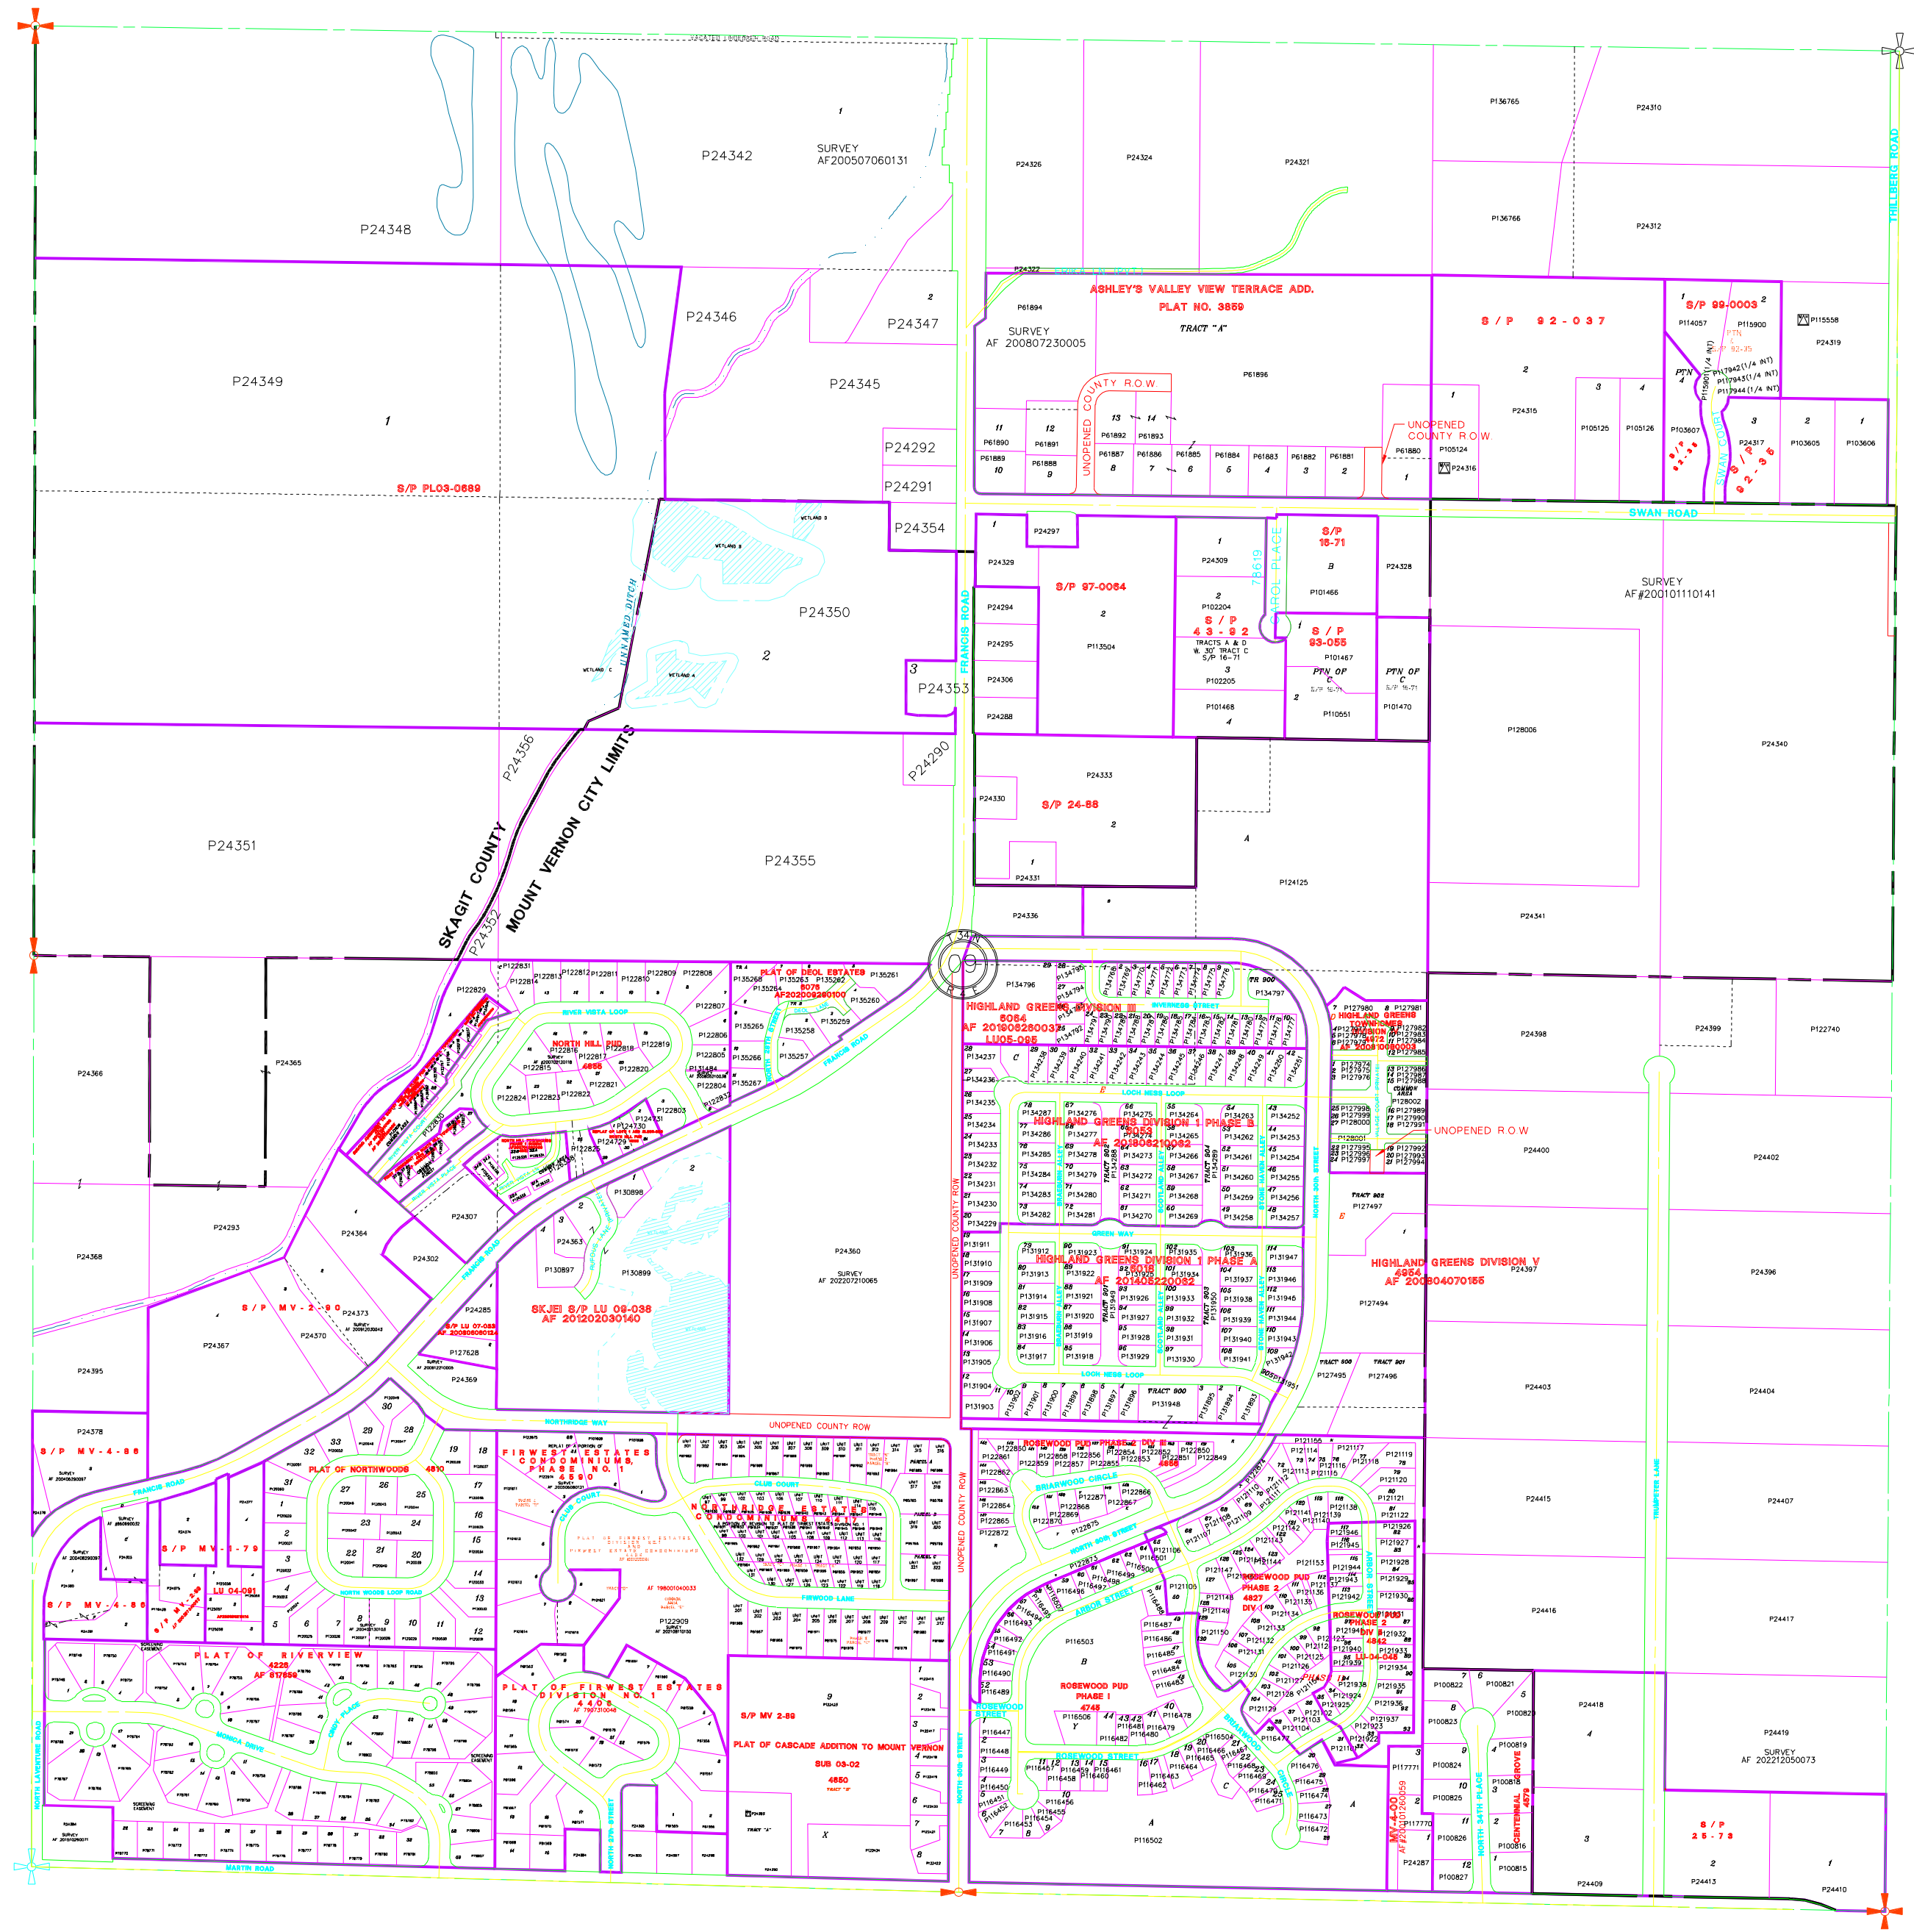

SKAGIT COUNTY

6	5	4	3	2	1
7	8	9	10	11	12
18	17	16	15	14	13
19	20	21	22	23	24
30	29	28	27	26	25
31	32	33	34	35	36

T 34 N R 04 E

	DATE	INIT.
DRAWN BY	03-26-93	JB
REVISED	10/13/23	JS
PLOTTED	10/13/23	JS

MAP PRODUCED BY SKAGIT COUNTY MAPPING SERVICES

Section 9
T 34 N R 04 E