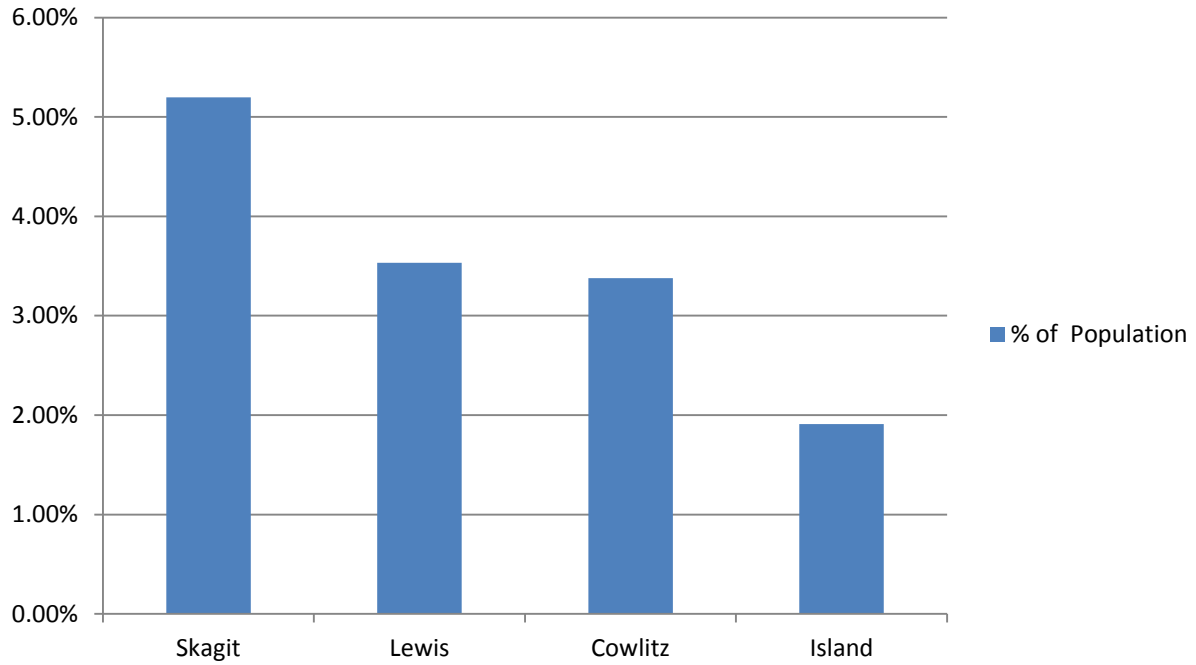

## Outstanding Warrants by % of Population

County	% of Population	Population 2011	Outstanding Warrants
Skagit	5.20%	118,109	6,140
Lewis	3.53%	75,901	2,681
Cowlitz	3.38%	102,478	3,461
Island	1.91%	78,971	1,507