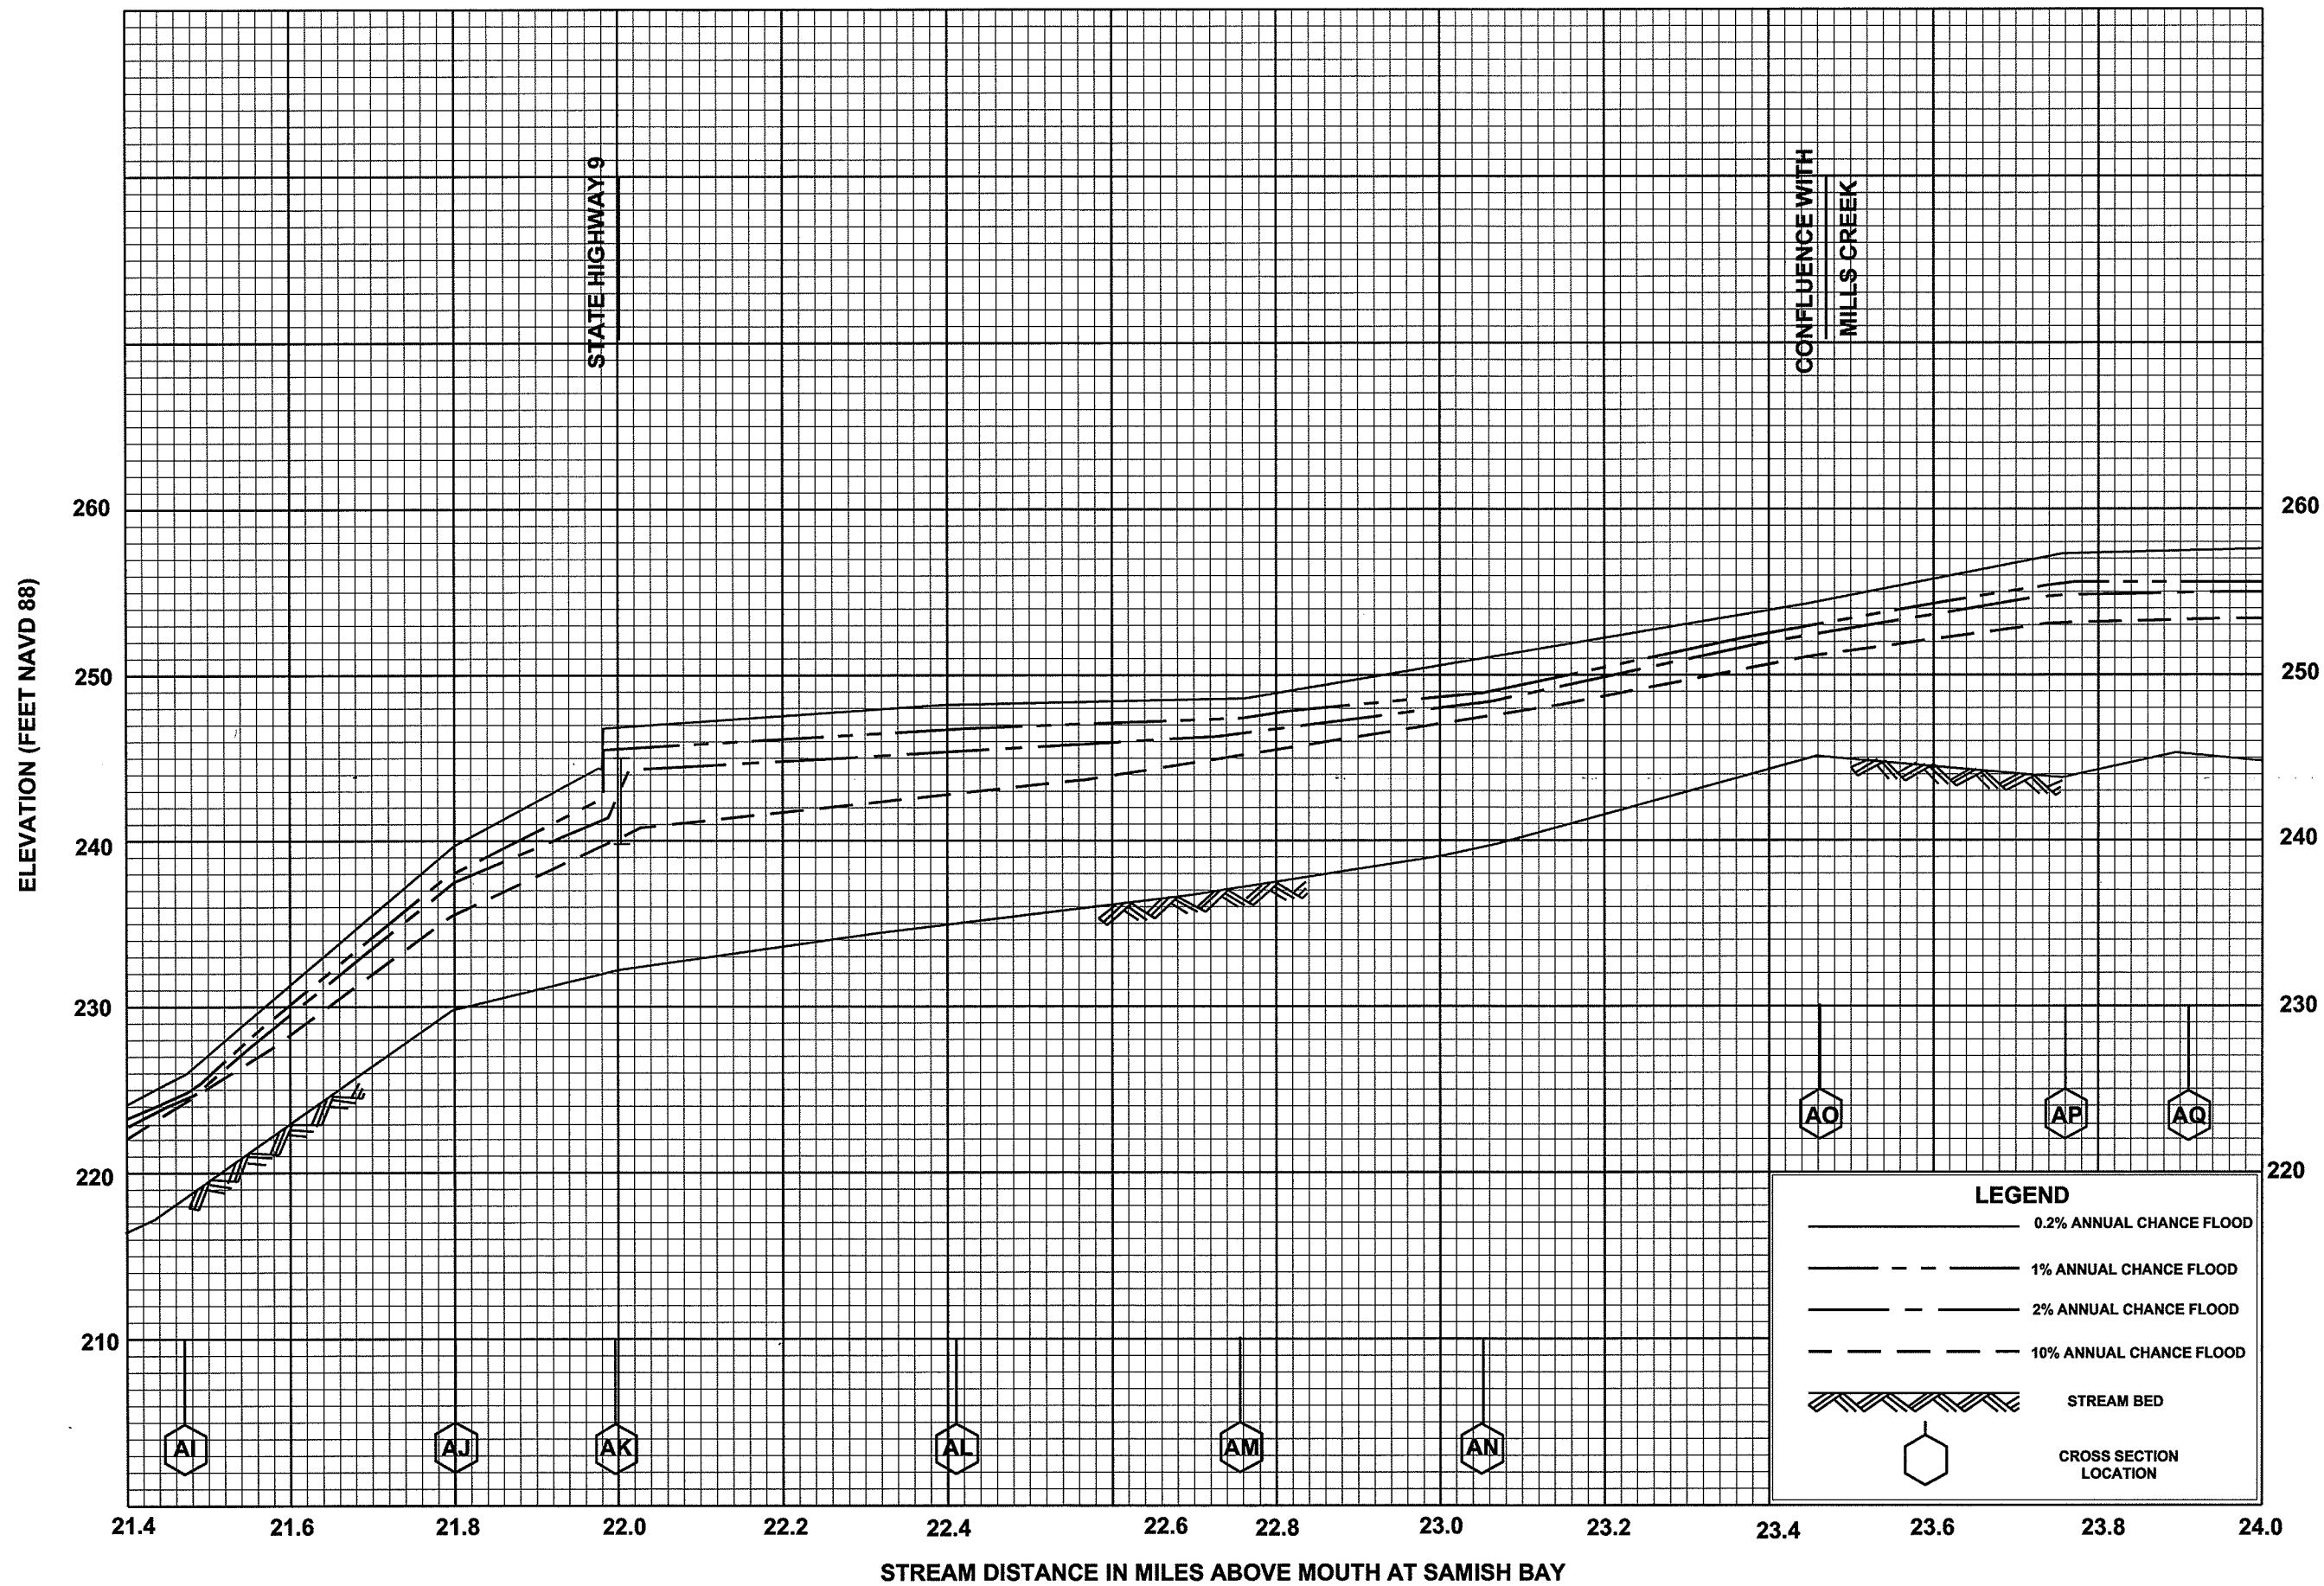

FLOOD PROFILES

SAMISH RIVER

FEDERAL EMERGENCY MANAGEMENT AGENCY
SKAGIT COUNTY, WA
 AND INCORPORATED AREAS

FLOOD PROFILES
SAMISH RIVER

FEDERAL EMERGENCY MANAGEMENT AGENCY
SKAGIT COUNTY, WA
AND INCORPORATED AREAS