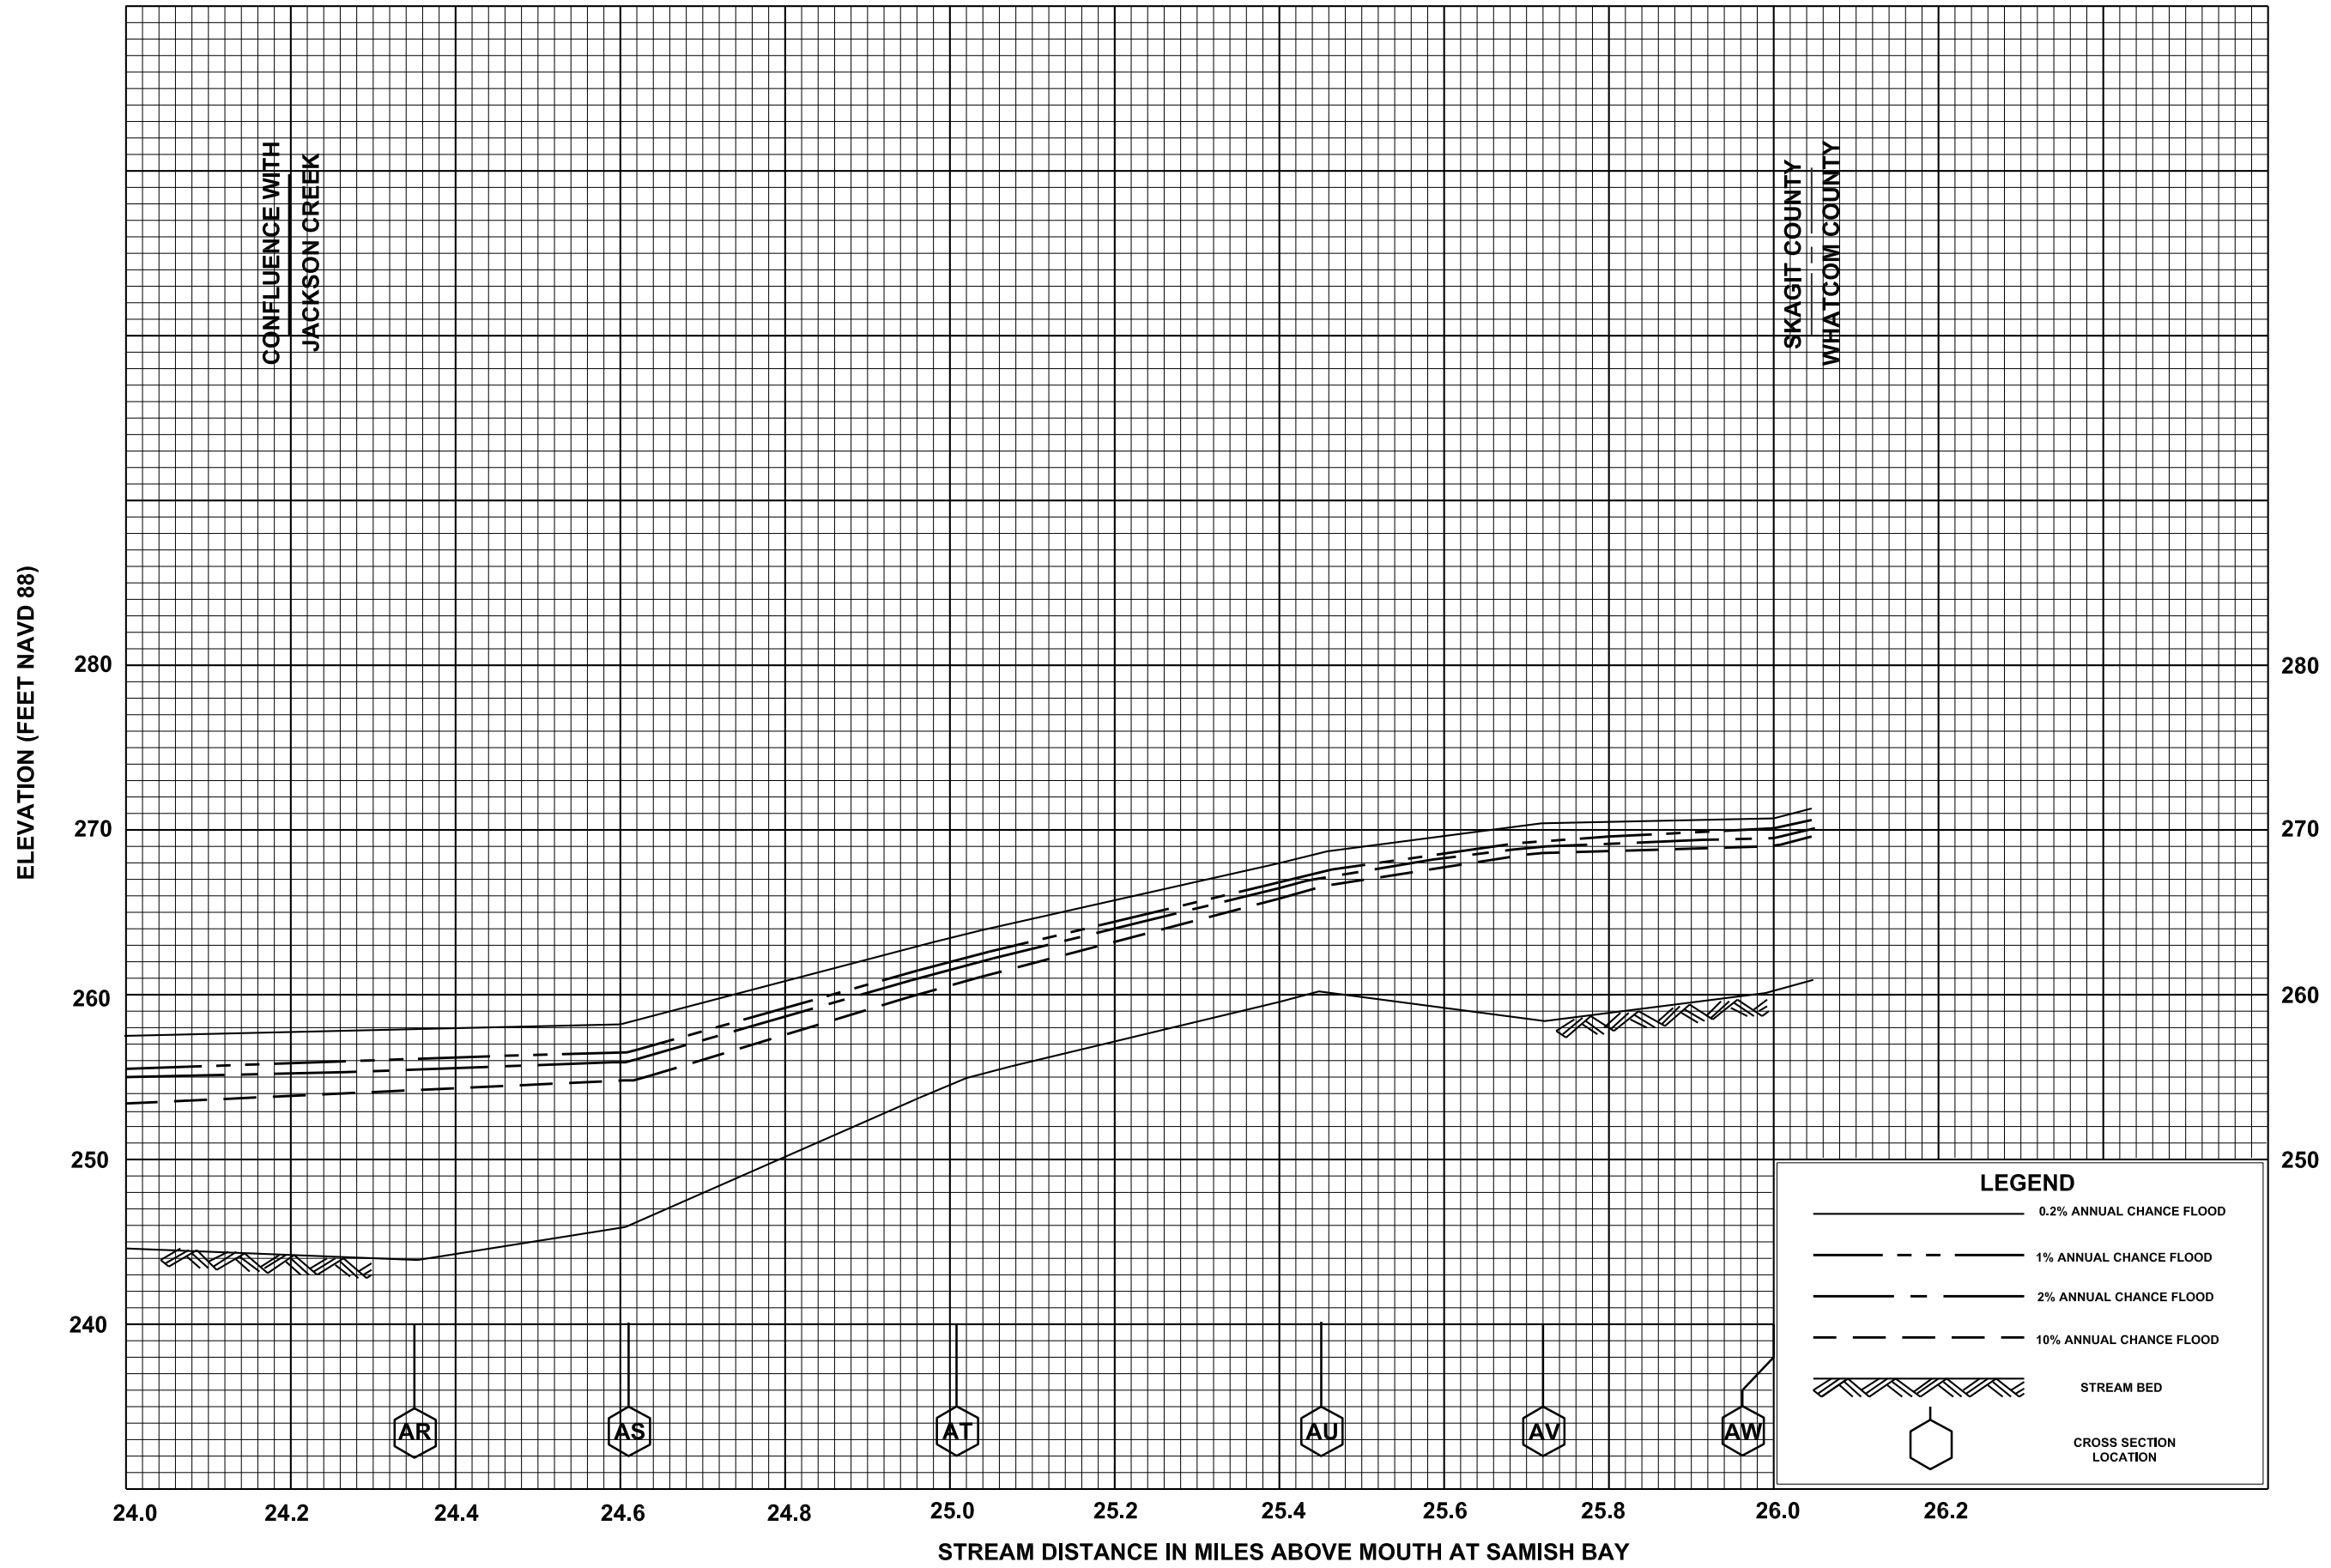

FLOOD PROFILES
SAMISH RIVER

FEDERAL EMERGENCY MANAGEMENT AGENCY
SKAGIT COUNTY, WA
AND INCORPORATED AREAS