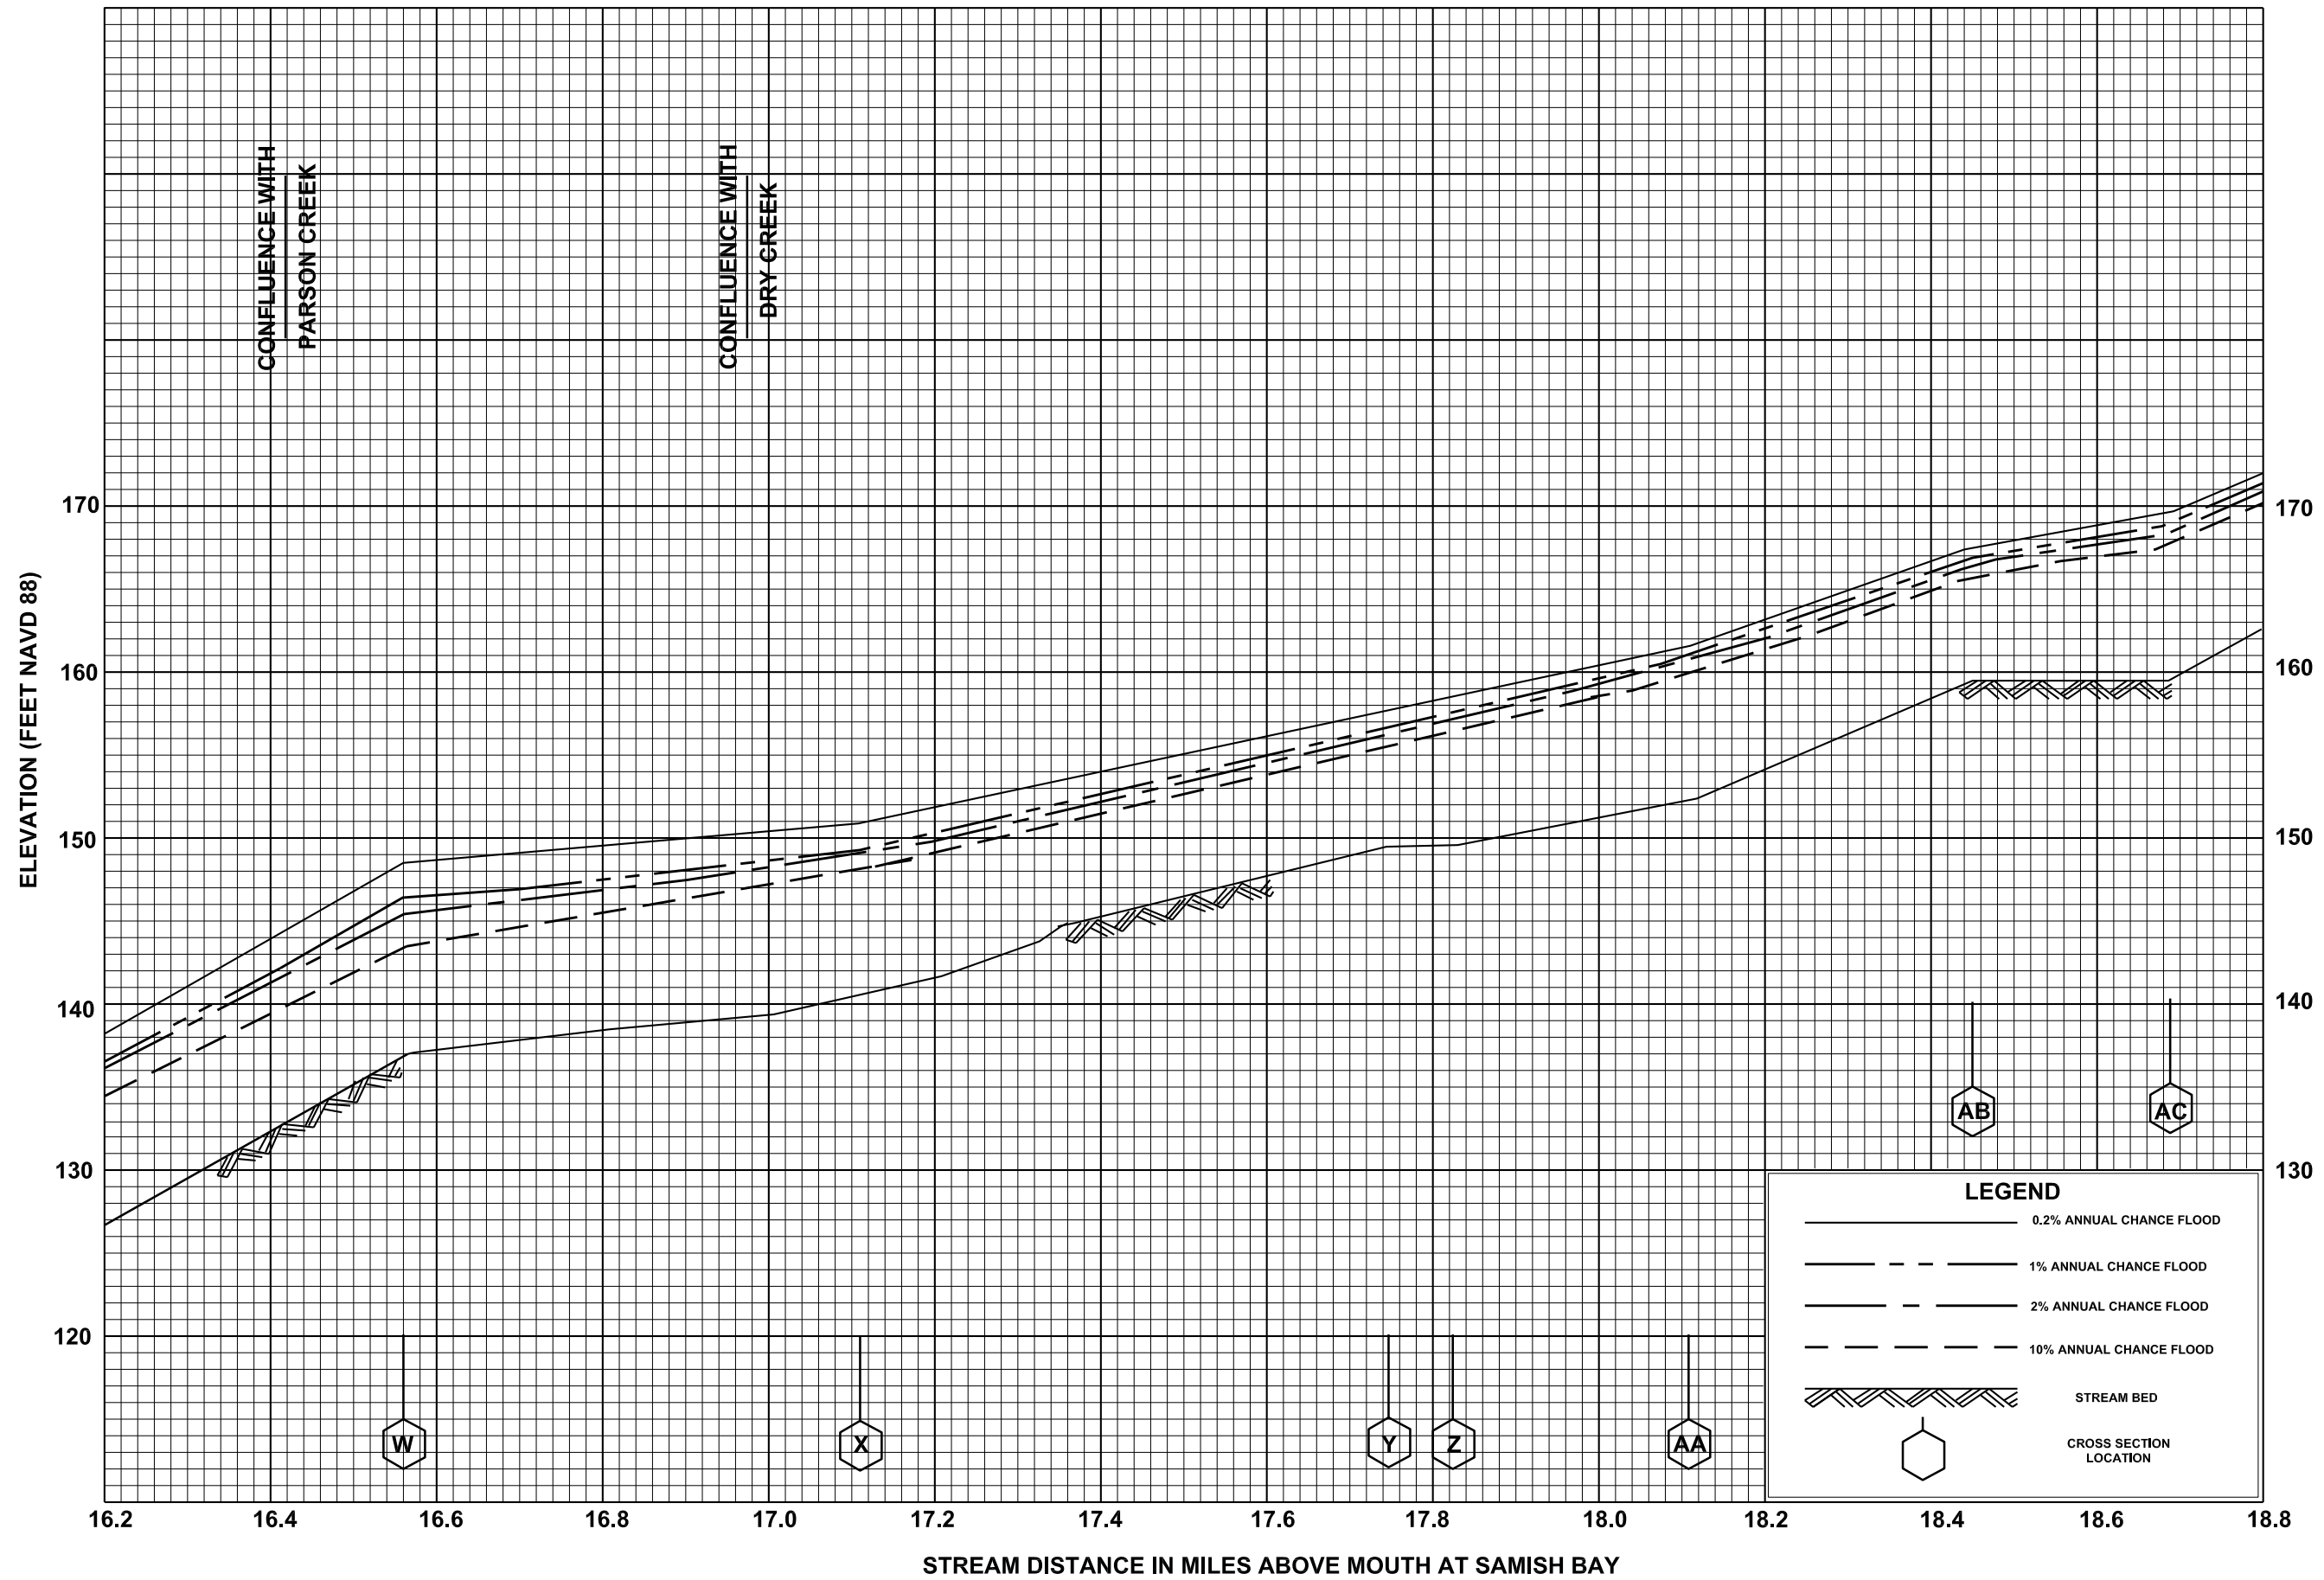

FLOOD PROFILES

SAMISH RIVER

FEDERAL EMERGENCY MANAGEMENT AGENCY
SKAGIT COUNTY, WA
 AND INCORPORATED AREAS

FLOOD PROFILES
SAMISH RIVER

FEDERAL EMERGENCY MANAGEMENT AGENCY
SKAGIT COUNTY, WA
AND INCORPORATED AREAS