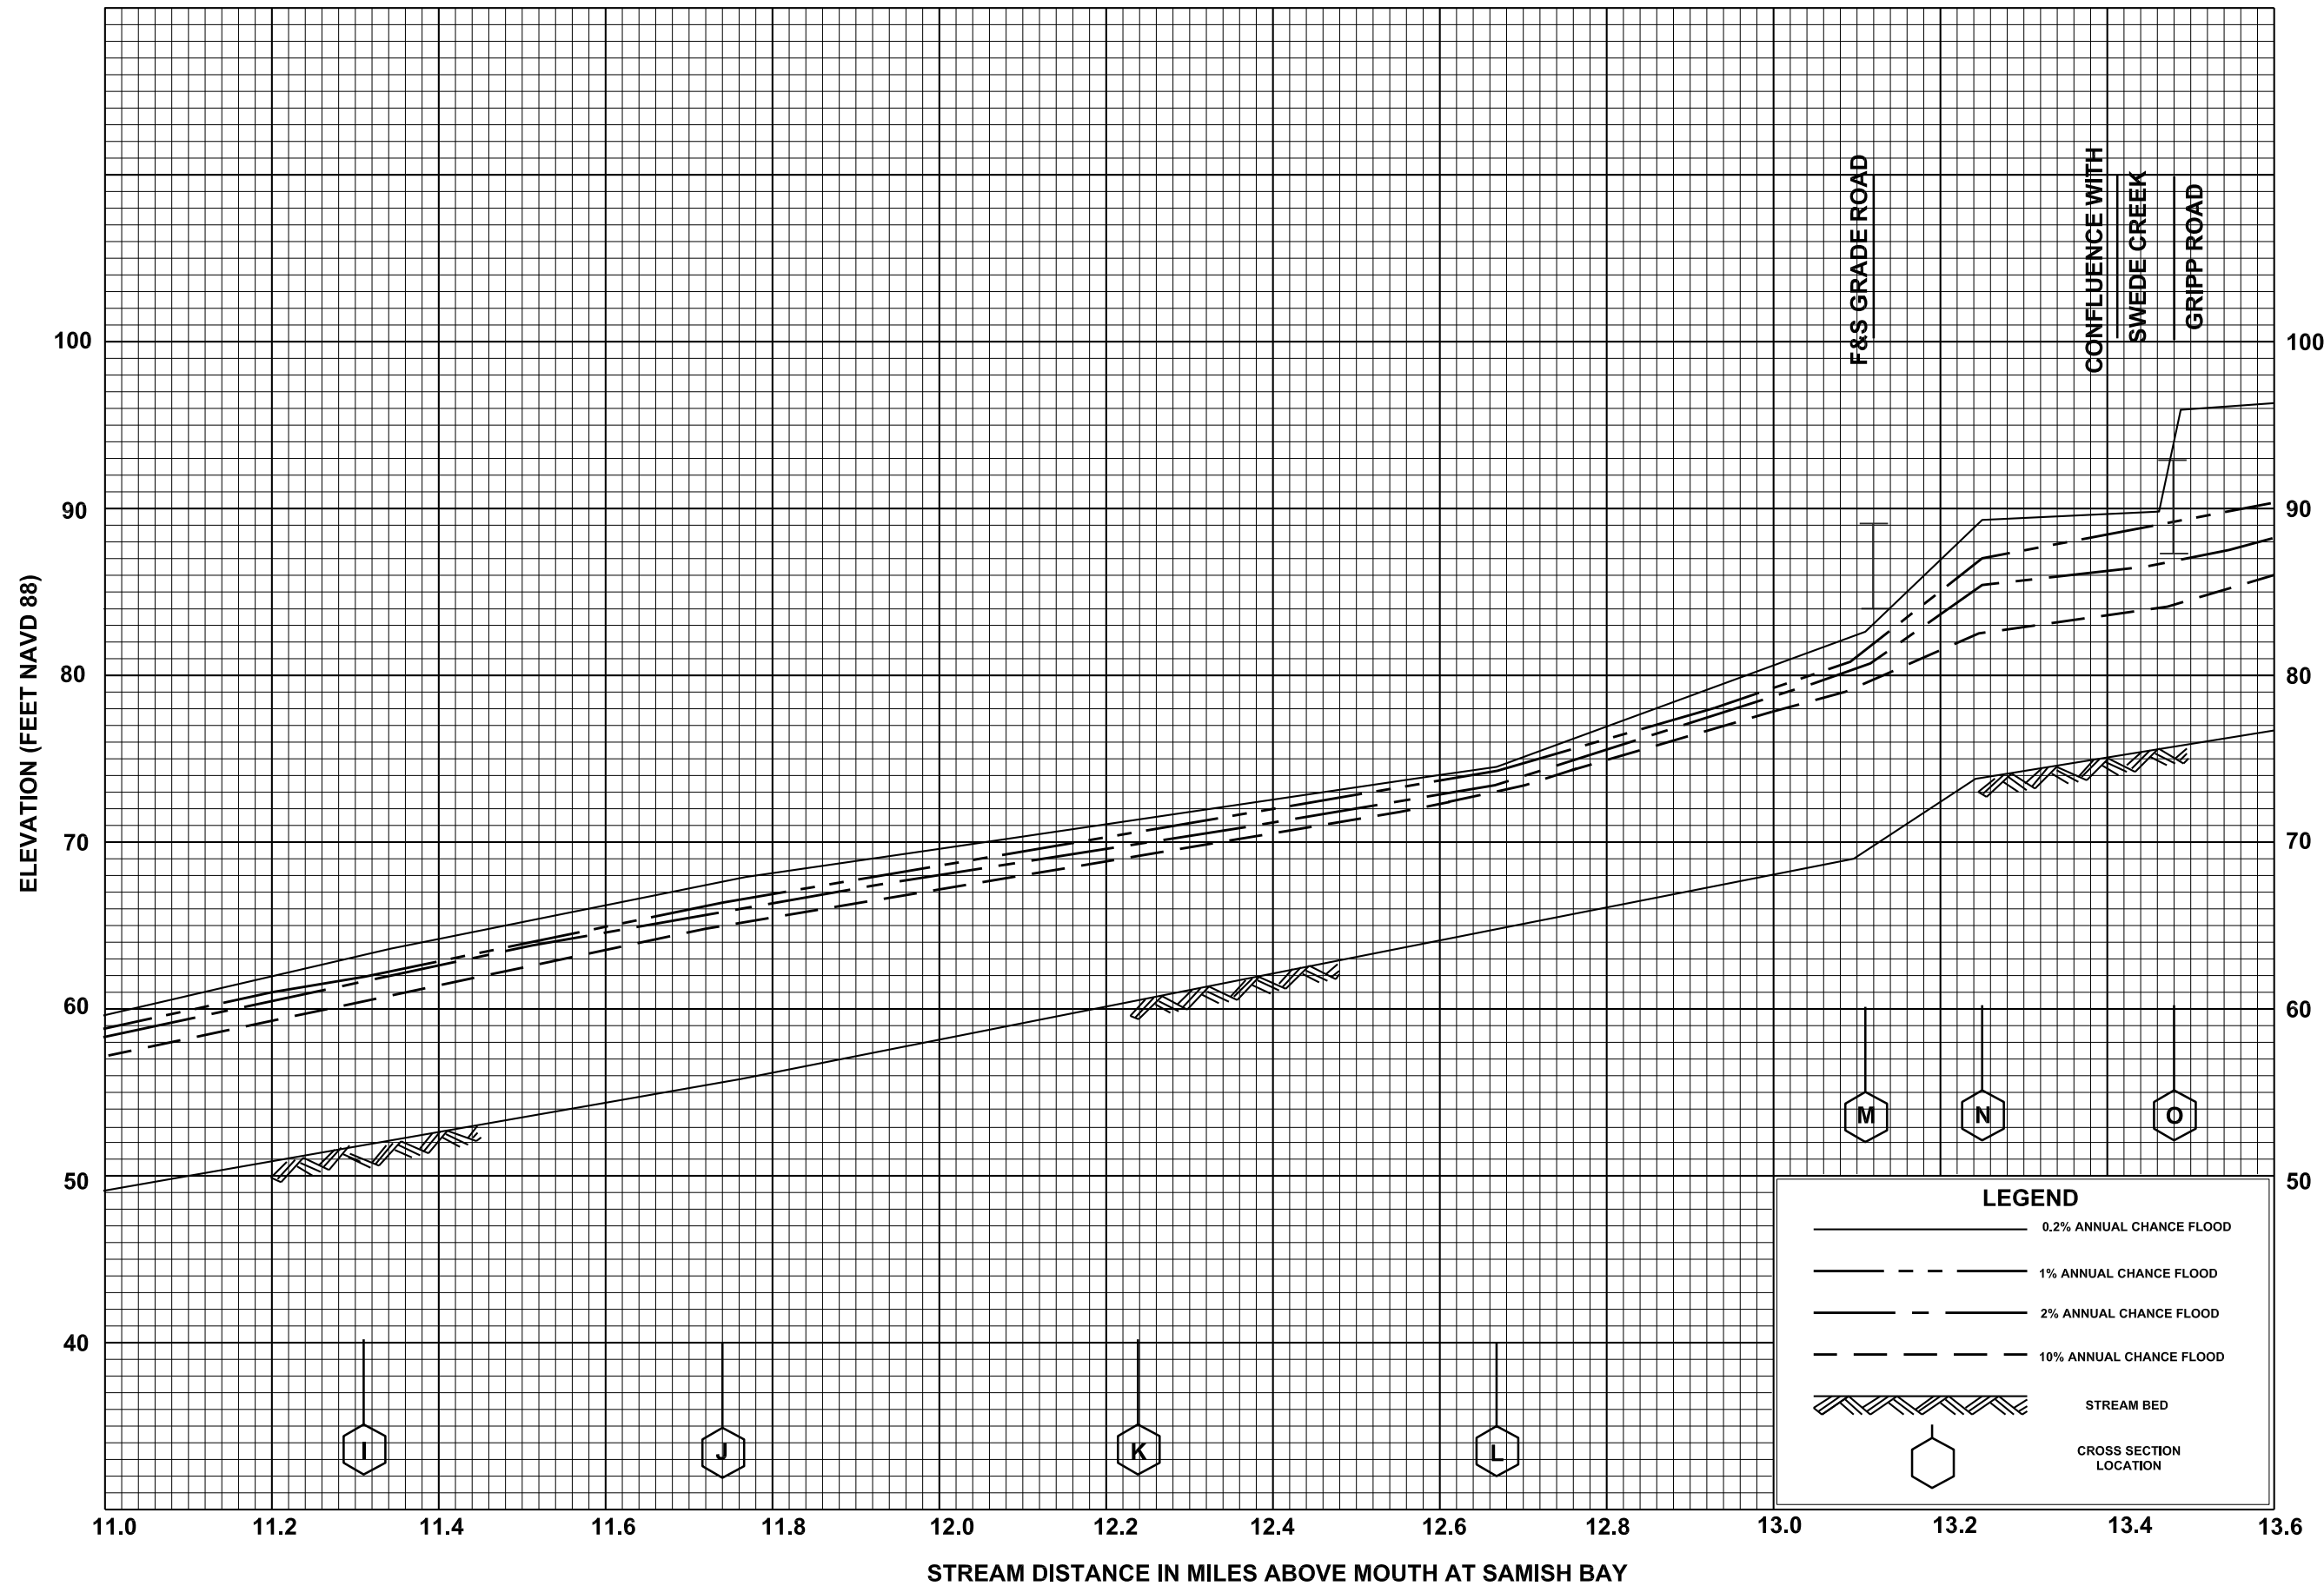

FLOOD PROFILES

SAMISH RIVER

FEDERAL EMERGENCY MANAGEMENT AGENCY
SKAGIT COUNTY, WA
 AND INCORPORATED AREAS

FLOOD PROFILES
SAMISH RIVER

FEDERAL EMERGENCY MANAGEMENT AGENCY
SKAGIT COUNTY, WA
AND INCORPORATED AREAS