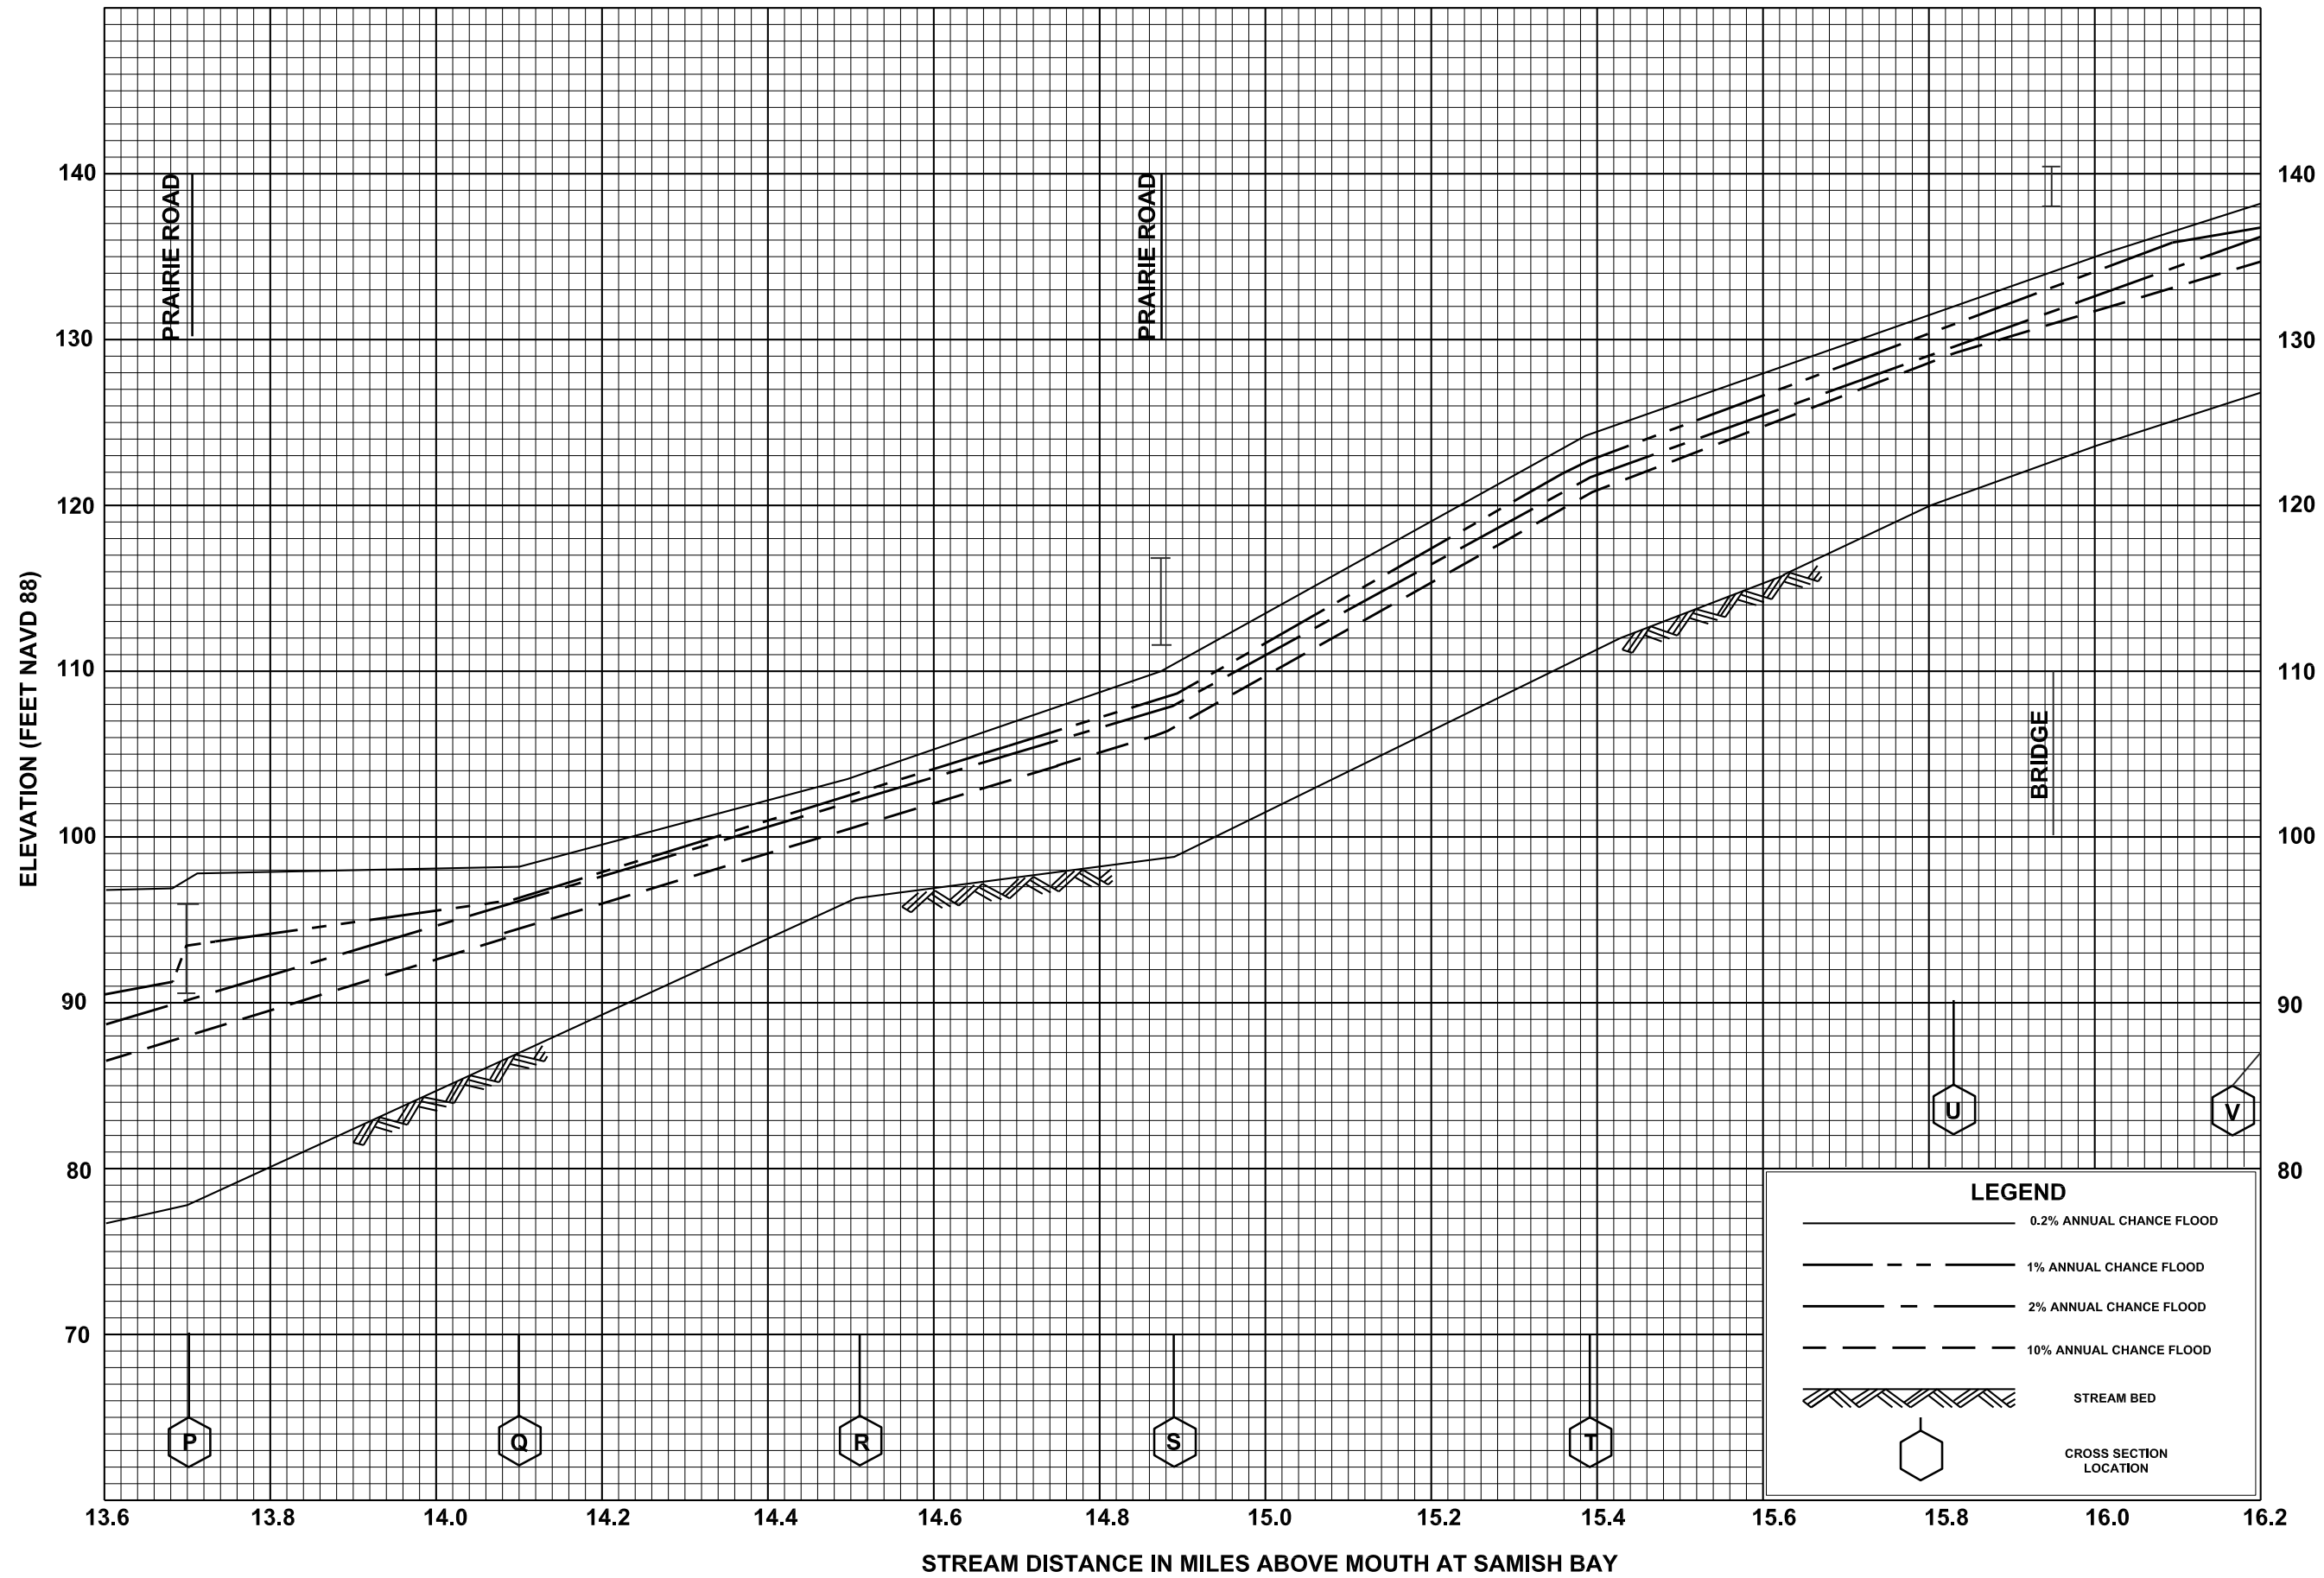

FLOOD PROFILES

SAMISH RIVER

FEDERAL EMERGENCY MANAGEMENT AGENCY
SKAGIT COUNTY, WA
 AND INCORPORATED AREAS

FLOOD PROFILES
SAMISH RIVER

FEDERAL EMERGENCY MANAGEMENT AGENCY
SKAGIT COUNTY, WA
AND INCORPORATED AREAS