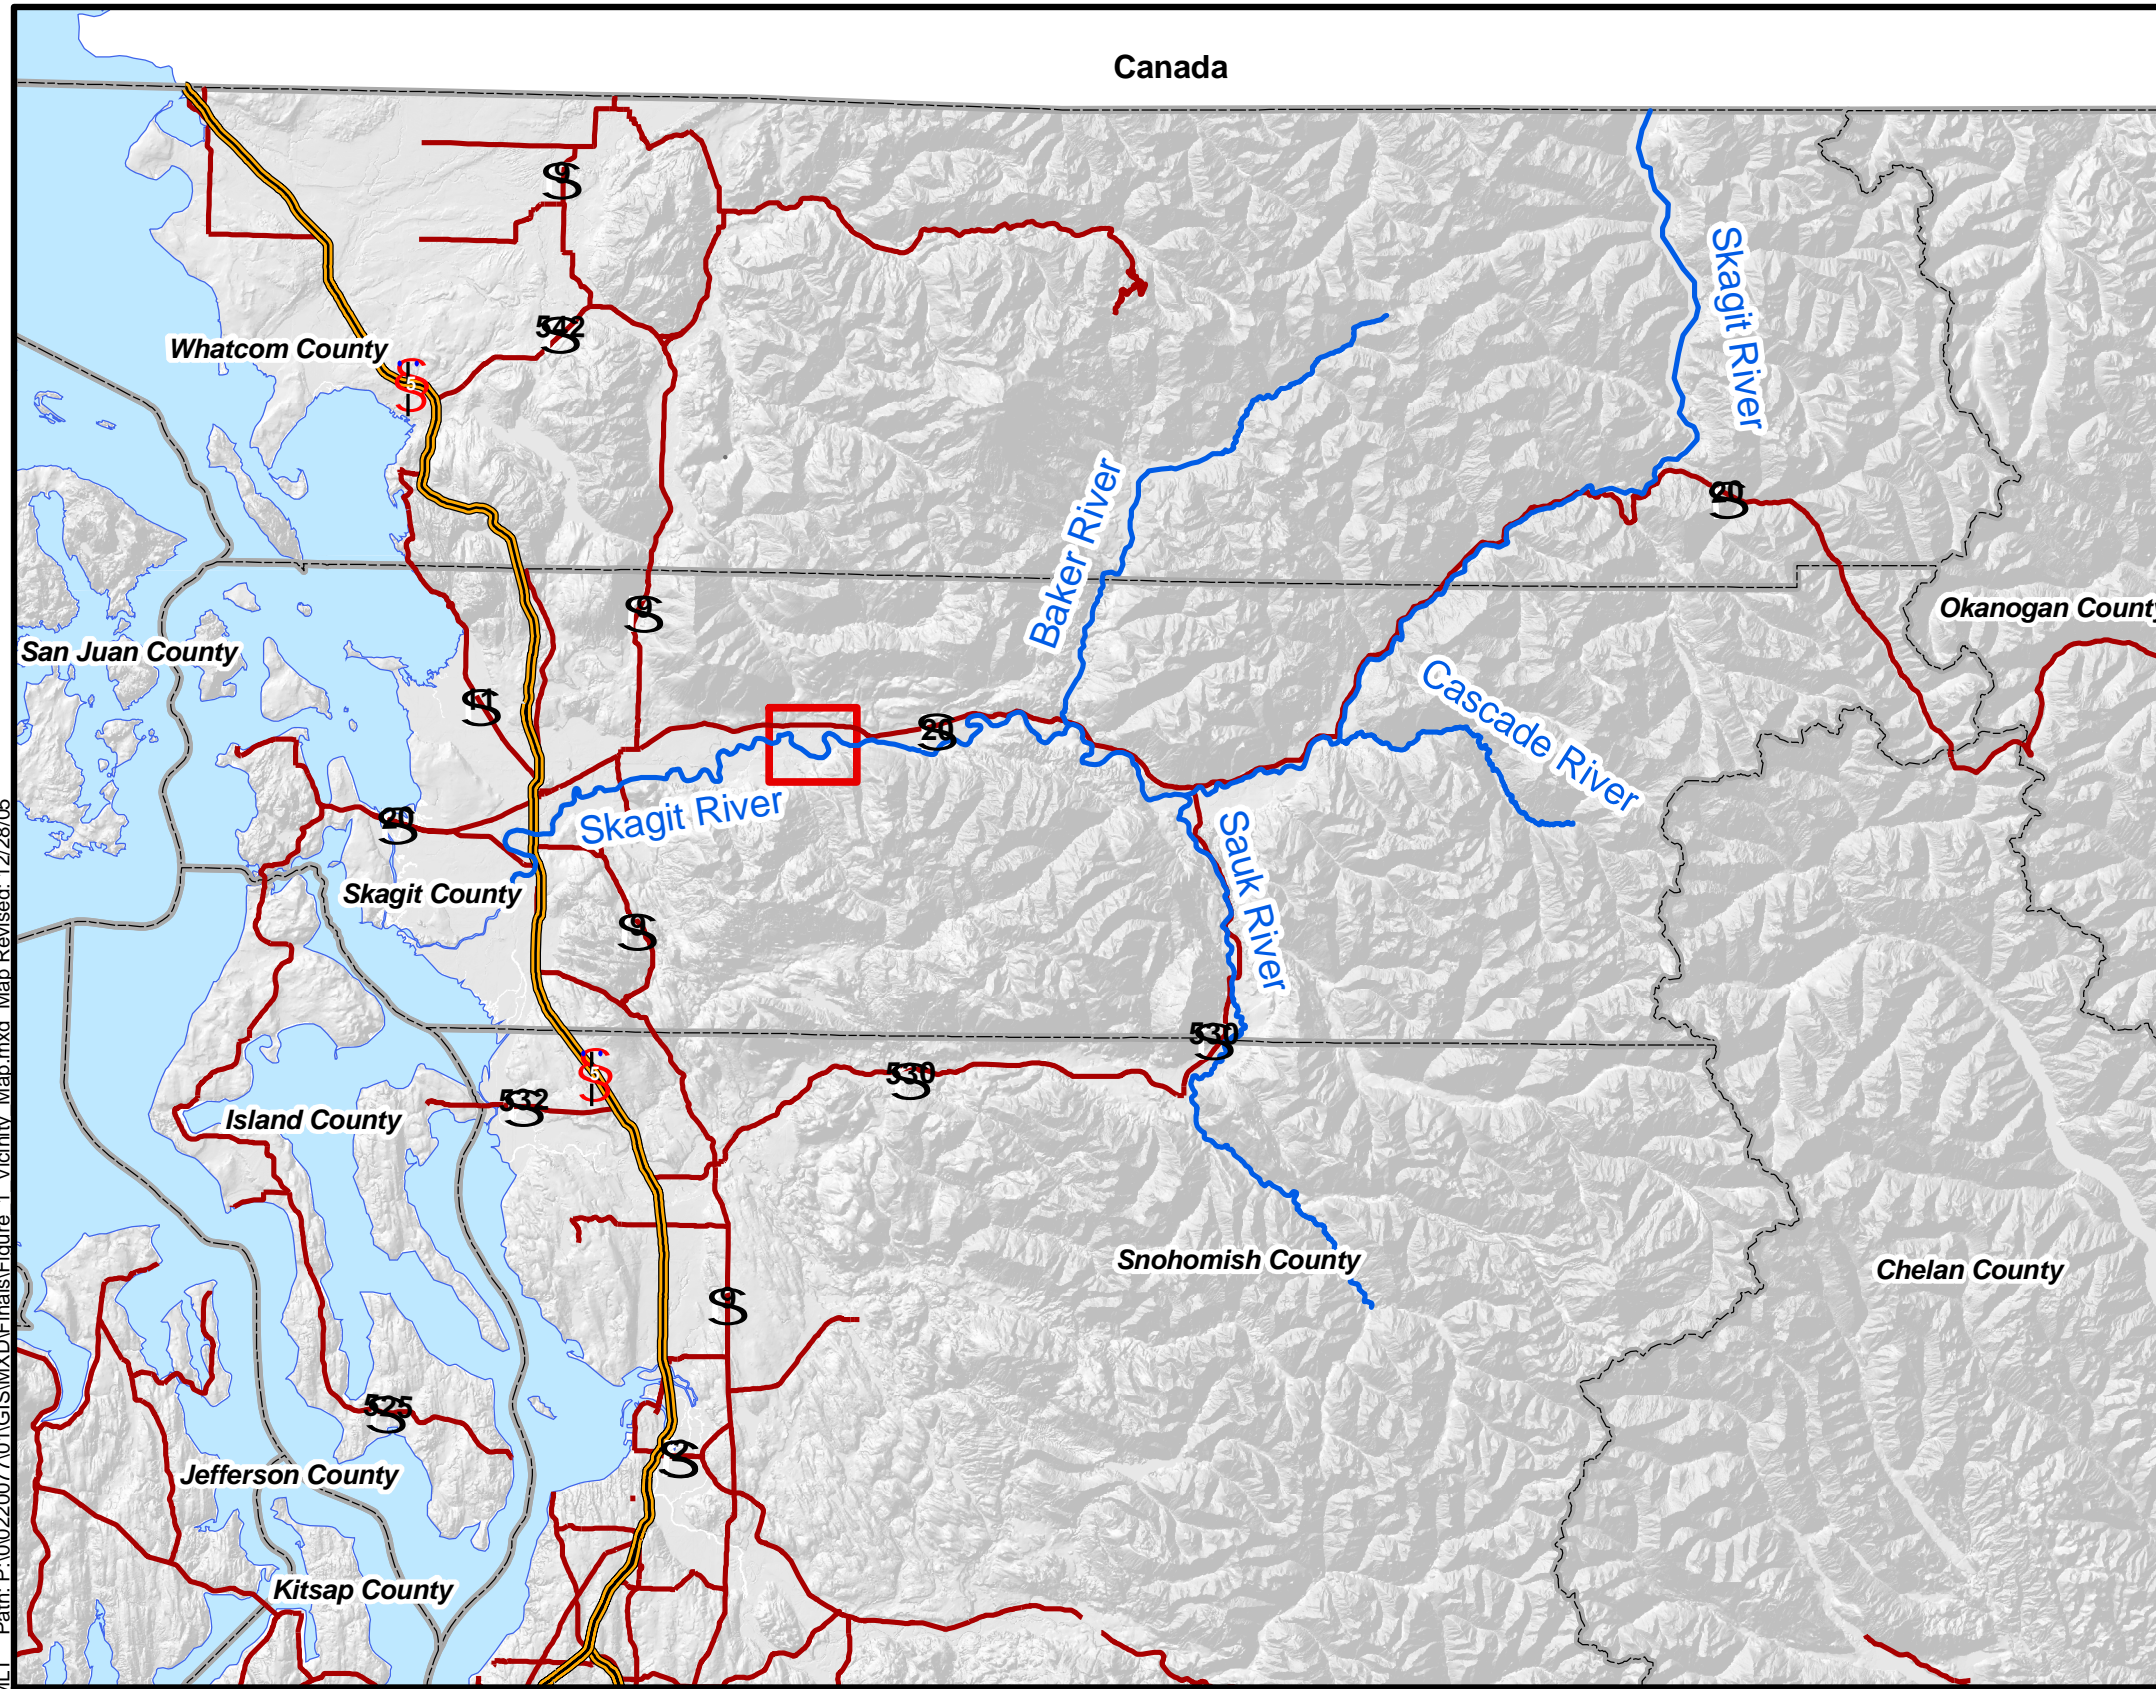

Office: BAM MLT Path: P:\0\0220077\01\GIS\MXD\Finals\Figure 1 Vicinity Map.mxd Map Revised: 12/28/05

Legend

- Skagit River and Tributaries
- Interstates
- State Routes
- County
- Area Shown in Figure 2

VICINITY MAP
FIGURE 1

Data Sources: Interstates, state routes, and roads from TIGER 2000. County boundaries, cities, and waterbodies from Department of Ecology. Ortho Photo from Skagit County Lambert Conformal Conic, Washington State Plane North, North American Datum 1983

Note: This drawing is for informational purposes. It is intended to assist in showing features discussed in an attached document. All locations are approximate. It is unlawful to copy or reproduce all or any part thereof, whether for personal use or resale, without permission.